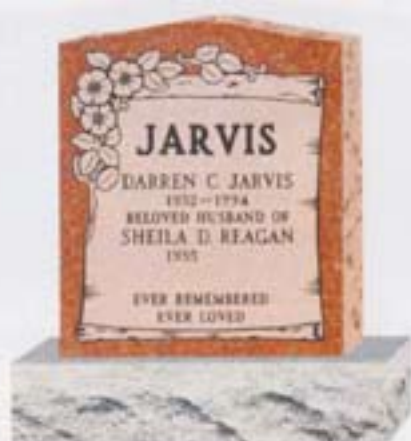

11

Color: **Dark Red**  
 Size: **20x6x24** *All Polished*

12

Color: **Grey**  
 Size: **30x6x24** *All Polished*  
**36x6x24** *All Polished*

13

Color: **Dark Red**  
 Size: **30x6x24** *All Polished*  
**36x6x24** *All Polished*

*Quality granite monuments  
 Cemetery lettering*